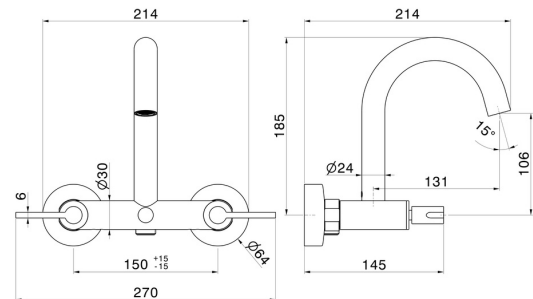

TECHNICAL DRAWING

AR Preview
try it in your home

More Details
on our [website](#)