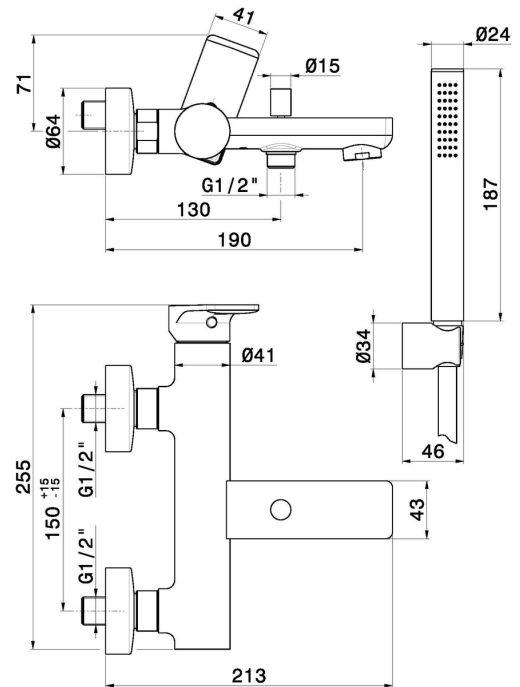

B-EASY

72640C.M0.070

Complete bath group with fixed shower holder, PVC flexible, hand ABS shower - finish Titanium Satin

Titanium Satin

FEATURES

- | | |
|---------------|---------------------------|
| Material | Brass |
| Technology | Save Water |
| Installation | Wall mounted |
| Diverter type | Automatic diverter |
| Water mixing | Mechanical |

TECHNICAL DRAWING

B-EASY

72640C.M0.070

Complete bath group with fixed shower holder, PVC flexible, hand ABS shower - finish Titanium Satin

AVAILABLE FINISHES

M0.070

Titanium Satin

01.014