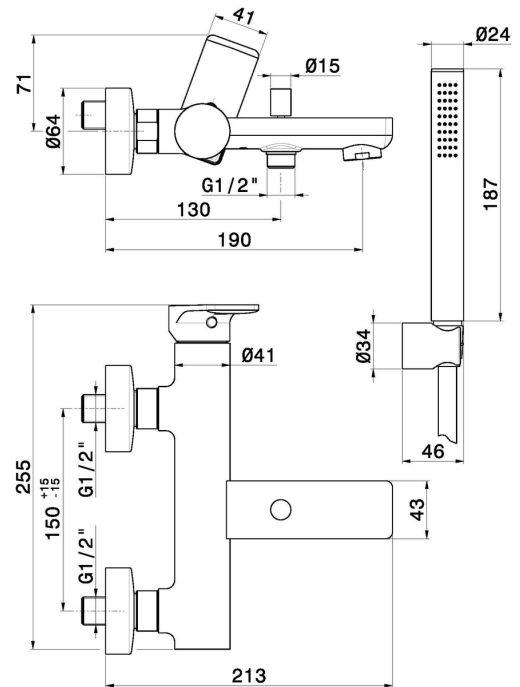

## 72640C.M0.072

Complete bath group with fixed shower holder, PVC flexible, hand ABS shower - finish Copper Satin

Copper Satin

### TECHNICAL DRAWING

**B-EASY**

**72640C.M0.072**

Complete bath group with fixed shower holder, PVC flexible, hand ABS shower - finish Copper Satin

**AVAILABLE FINISHES**

---

**M0.072**

Copper Satin