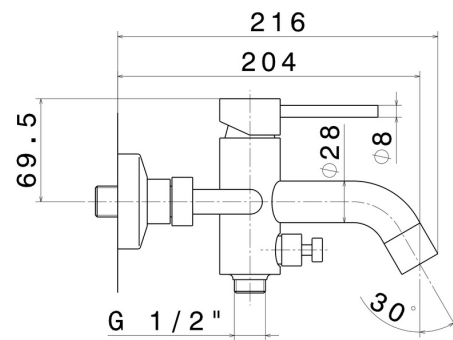

XT

4240C.01.014

Complete bath group with fixed shower holder, PVC flexible, hand shower - finish Matt White

FEATURES

Material	Brass
Technology	Save Water
Installation	Wall mounted
Control type	Single lever
Water mixing	Mechanical

TECHNICAL DRAWING

XT

4240C.01.014

Complete bath group with fixed shower holder, PVC flexible, hand shower - finish Matt White

AVAILABLE FINISHES

01.014

Matt White

01.093