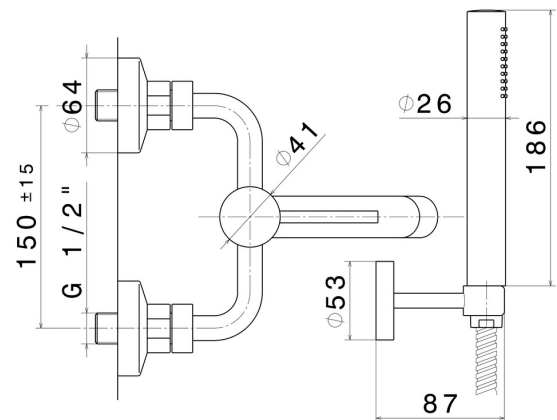

XT

4240C.01.014

Complete bath group with fixed shower holder, PVC flexible, hand shower - finish Matt White

FEATURES

Material	Brass
Technology	Save Water
Installation	Wall mounted
Control type	Single lever
Water mixing	Mechanical

TECHNICAL DRAWING

XT

4240C.01.014

Complete bath group with fixed shower holder, PVC flexible, hand shower - finish Matt White

AVAILABLE FINISHES

01.014

Matt White

01.093