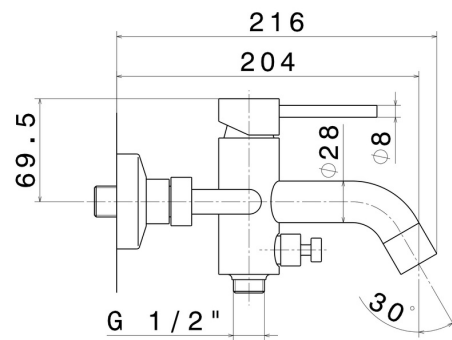

XT

4240C.01.093

Complete bath group with fixed shower holder, PVC flexible, hand shower - finish Matt Black

FEATURES

Material	Brass
Technology	Save Water
Installation	Wall mounted
Control type	Single lever
Water mixing	Mechanical

TECHNICAL DRAWING

XT

4240C.01.093

Complete bath group with fixed shower holder, PVC flexible, hand shower - finish Matt Black

AVAILABLE FINISHES

01.093

Matt Black

01.014