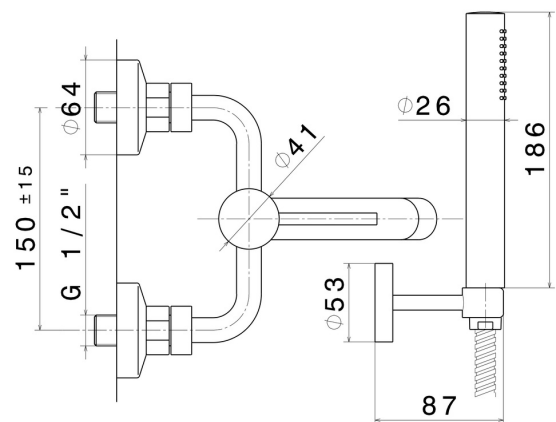

XT

4240C.01.093

Complete bath group with fixed shower holder, PVC flexible, hand shower - finish Matt Black

FEATURES

Material	Brass
Technology	Save Water
Installation	Wall mounted
Control type	Single lever
Water mixing	Mechanical

TECHNICAL DRAWING

XT

4240C.01.093

Complete bath group with fixed shower holder, PVC flexible, hand shower - finish Matt Black

AVAILABLE FINISHES

01.093

Matt Black

01.014