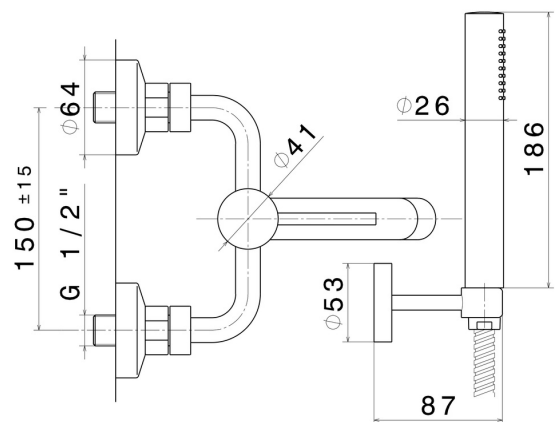

## 4240C.21.018

Complete bath group with fixed shower holder, PVC flexible, hand shower - finish Chrome

Chrome

### FEATURES

Material	<b>Brass</b>
Technology	<b>Save Water</b>
Installation	<b>Wall mounted</b>
Control type	<b>Single lever</b>
Water mixing	<b>Mechanical</b>

### TECHNICAL DRAWING

**XT**

**4240C.21.018**

Complete bath group with fixed shower holder, PVC flexible, hand shower - finish Chrome

**AVAILABLE FINISHES**

---

**21.018**

Chrome