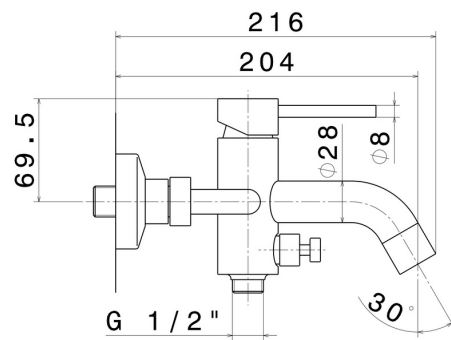

TECHNICAL DRAWING