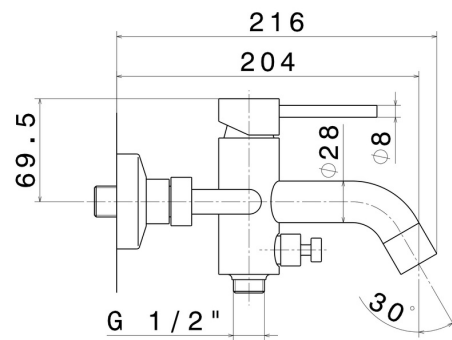

XT

4240C.47.083

Complete bath group with fixed shower holder, PVC flexible, hand shower - finish Groove Bronze

Groove Bronze

FEATURES

- | | |
|--------------|---------------------|
| Material | Brass |
| Technology | Save Water |
| Installation | Wall mounted |
| Control type | Single lever |
| Water mixing | Mechanical |

TECHNICAL DRAWING

XT

4240C.47.083

Complete bath group with fixed shower holder, PVC flexible, hand shower - finish Groove Bronze

AVAILABLE FINISHES

47.083

Groove Bronze

01.014