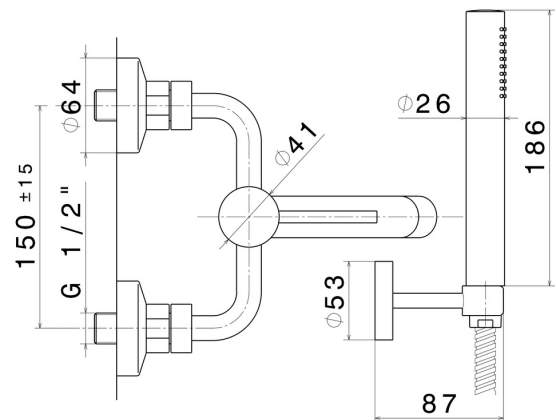

XT

4240C.47.083

Complete bath group with fixed shower holder, PVC flexible, hand shower - finish Groove Bronze

Groove Bronze

FEATURES

- | | |
|--------------|---------------------|
| Material | Brass |
| Technology | Save Water |
| Installation | Wall mounted |
| Control type | Single lever |
| Water mixing | Mechanical |

TECHNICAL DRAWING

XT

4240C.47.083

Complete bath group with fixed shower holder, PVC flexible, hand shower - finish Groove Bronze

AVAILABLE FINISHES

47.083

Groove Bronze

01.014