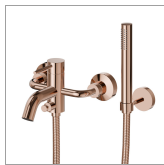

XT

4240C.58.061

Complete bath group with fixed shower holder, PVC flexible, hand shower - finish PVD Copper Bronze

PVD Copper Bronze

FEATURES

- | | |
|--------------|---------------------|
| Material | Brass |
| Technology | Save Water |
| Installation | Wall mounted |
| Control type | Single lever |
| Water mixing | Mechanical |

TECHNICAL DRAWING

 **AR Preview**
try it in your home

More Details
on our [website](#)

XT

4240C.58.061

Complete bath group with fixed shower holder, PVC flexible, hand shower - finish PVD Copper Bronze

AVAILABLE FINISHES

58.061

PVD Copper Bronze

01.014

finish Matt White

01.093

finish Matt Black

21.018

finish Chrome