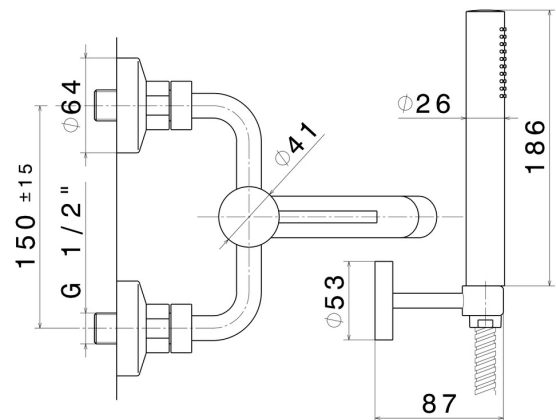

XT

4240C.58.061

Complete bath group with fixed shower holder, PVC flexible, hand shower - finish PVD Copper Bronze

PVD Copper Bronze

FEATURES

- | | |
|--------------|---------------------|
| Material | Brass |
| Technology | Save Water |
| Installation | Wall mounted |
| Control type | Single lever |
| Water mixing | Mechanical |

TECHNICAL DRAWING

 **AR Preview**
try it in your home

More Details
on our [website](#)

XT

4240C.58.061

Complete bath group with fixed shower holder, PVC flexible, hand shower - finish PVD Copper Bronze

AVAILABLE FINISHES