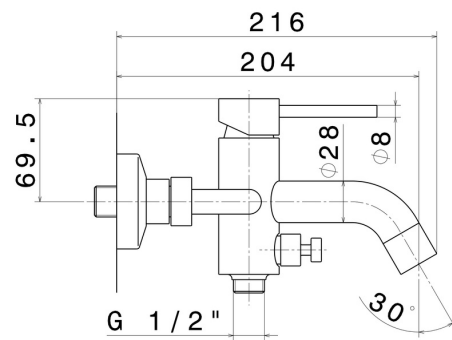

XT

4240C.58.061

Complete bath group with fixed shower holder, PVC flexible, hand shower - finish PVD Copper Bronze

PVD Copper Bronze

FEATURES

- | | |
|--------------|---------------------|
| Material | Brass |
| Technology | Save Water |
| Installation | Wall mounted |
| Control type | Single lever |
| Water mixing | Mechanical |

TECHNICAL DRAWING

 **AR Preview**
try it in your home

More Details
on our [website](#)

XT

4240C.58.061

Complete bath group with fixed shower holder, PVC flexible, hand shower - finish PVD Copper Bronze

AVAILABLE FINISHES