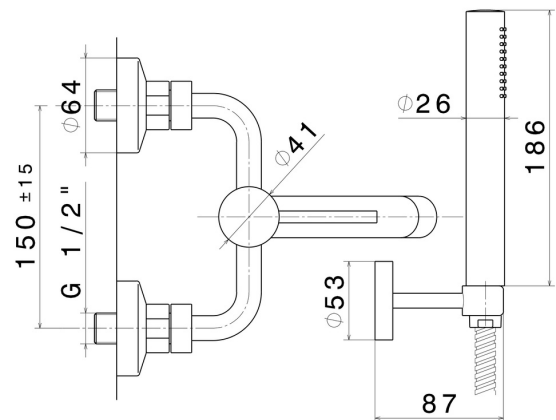

XT

4240C.58.063

Complete bath group with fixed shower holder, PVC flexible, hand shower - finish PVD Gun Metal

FEATURES

Material	Brass
Technology	Save Water
Installation	Wall mounted
Control type	Single lever
Water mixing	Mechanical

TECHNICAL DRAWING

XT

4240C.58.063

Complete bath group with fixed shower holder, PVC flexible, hand shower - finish PVD Gun Metal

AVAILABLE FINISHES

58.063

PVD Gun Metal

01.014