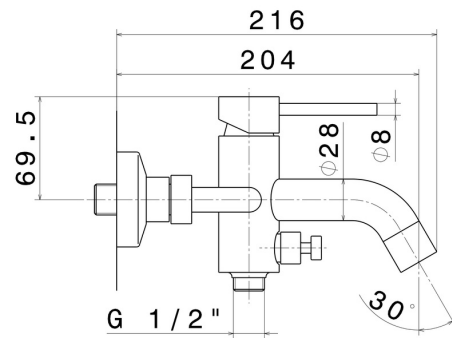

XT

4240C.58.063

Complete bath group with fixed shower holder, PVC flexible, hand shower - finish PVD Gun Metal

FEATURES

Material	Brass
Technology	Save Water
Installation	Wall mounted
Control type	Single lever
Water mixing	Mechanical

TECHNICAL DRAWING

XT

4240C.58.063

Complete bath group with fixed shower holder, PVC flexible, hand shower - finish PVD Gun Metal

AVAILABLE FINISHES

58.063

PVD Gun Metal

01.014