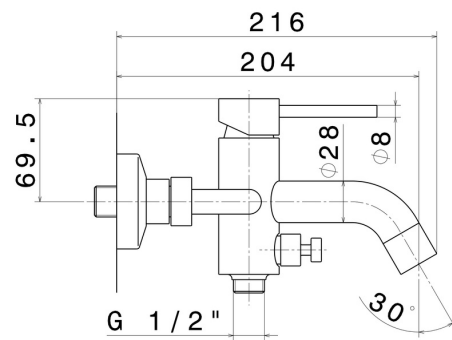

XT

4240C.59.064

Complete bath group with fixed shower holder, PVC flexible, hand shower - finish PVD Brushed Gun Metal

PVD Brushed Gun Metal

FEATURES

Material	Brass
Technology	Save Water
Installation	Wall mounted
Control type	Single lever
Water mixing	Mechanical

TECHNICAL DRAWING

XT

4240C.59.064

Complete bath group with fixed shower holder, PVC flexible, hand shower - finish PVD Brushed Gun Metal

AVAILABLE FINISHES

59.064

PVD Brushed Gun Metal

01.014