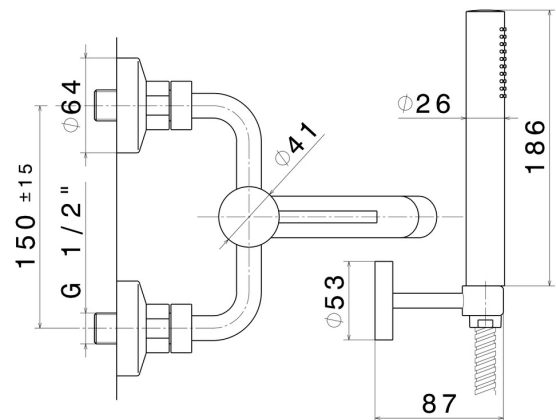

XT

4240C.59.064

Complete bath group with fixed shower holder, PVC flexible, hand shower - finish PVD Brushed Gun Metal

PVD Brushed Gun Metal

FEATURES

Material	Brass
Technology	Save Water
Installation	Wall mounted
Control type	Single lever
Water mixing	Mechanical

TECHNICAL DRAWING

XT

4240C.59.064

Complete bath group with fixed shower holder, PVC flexible, hand shower - finish PVD Brushed Gun Metal

AVAILABLE FINISHES

59.064

PVD Brushed Gun Metal

01.014