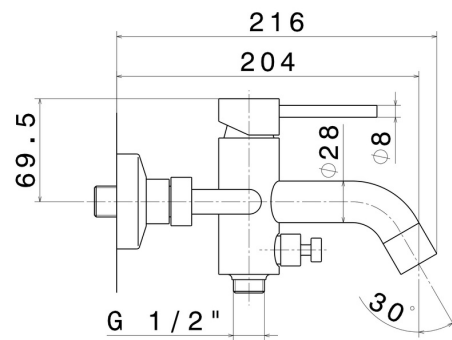

## 4240C.59.066

Complete bath group with fixed shower holder, PVC flexible, hand shower - finish PVD Brushed steel

PVD Brushed steel

### TECHNICAL DRAWING

**XT**

**4240C.59.066**

Complete bath group with fixed shower holder, PVC flexible, hand shower - finish PVD Brushed steel

**AVAILABLE FINISHES**

---

**59.066**

PVD Brushed steel