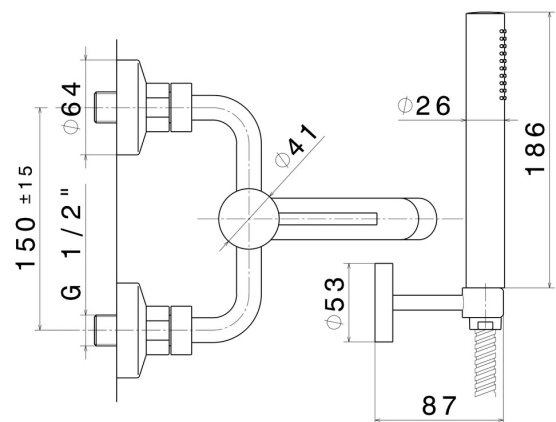

## 4240C.59.066

Complete bath group with fixed shower holder, PVC flexible, hand shower - finish PVD Brushed steel

PVD Brushed steel

### FEATURES

Material	<b>Brass</b>
Technology	<b>Save Water</b>
Installation	<b>Wall mounted</b>
Control type	<b>Single lever</b>
Water mixing	<b>Mechanical</b>

### TECHNICAL DRAWING

**XT**

**4240C.59.066**

Complete bath group with fixed shower holder, PVC flexible, hand shower - finish PVD Brushed steel

**AVAILABLE FINISHES**

---

**59.066**

PVD Brushed steel