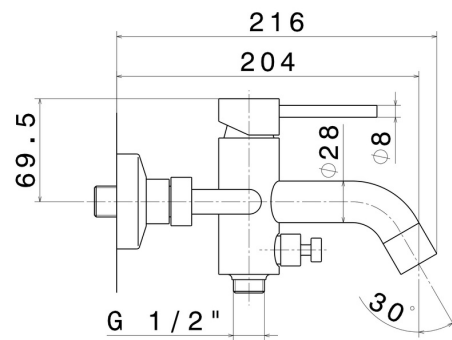

XT

4240C.59.067

Complete bath group with fixed shower holder, PVC flexible, hand shower - finish PVD Brushed Copper Bronze

PVD Brushed Copper Bronze

FEATURES

Material	Brass
Technology	Save Water
Installation	Wall mounted
Control type	Single lever
Water mixing	Mechanical

TECHNICAL DRAWING

XT

4240C.59.067

Complete bath group with fixed shower holder, PVC flexible, hand shower - finish PVD Brushed Copper Bronze

AVAILABLE FINISHES

59.067

PVD Brushed Copper Bronze

01.014