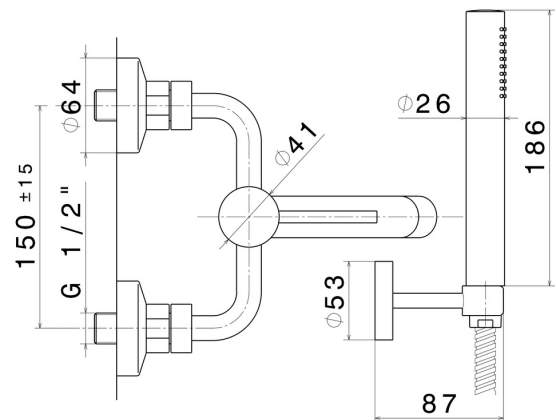

XT

4240C.59.067

Complete bath group with fixed shower holder, PVC flexible, hand shower - finish PVD Brushed Copper Bronze

PVD Brushed Copper Bronze

FEATURES

Material	Brass
Technology	Save Water
Installation	Wall mounted
Control type	Single lever
Water mixing	Mechanical

TECHNICAL DRAWING

XT

4240C.59.067

Complete bath group with fixed shower holder, PVC flexible, hand shower - finish PVD Brushed Copper Bronze

AVAILABLE FINISHES

59.067

PVD Brushed Copper Bronze

01.014