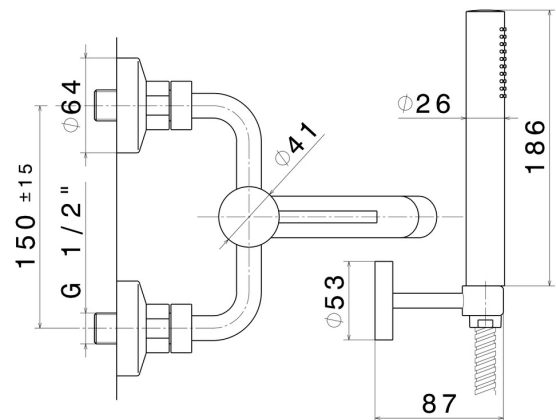

## 4240C.59.097

Complete bath group with fixed shower holder, PVC flexible, hand shower - finish PVD Brushed Gold

PVD Brushed Gold

### FEATURES

Material	<b>Brass</b>
Technology	<b>Save Water</b>
Installation	<b>Wall mounted</b>
Control type	<b>Single lever</b>
Water mixing	<b>Mechanical</b>

### TECHNICAL DRAWING

**XT**

**4240C.59.097**

Complete bath group with fixed shower holder, PVC flexible, hand shower - finish PVD Brushed Gold

**AVAILABLE FINISHES**

---

**59.097**

PVD Brushed Gold