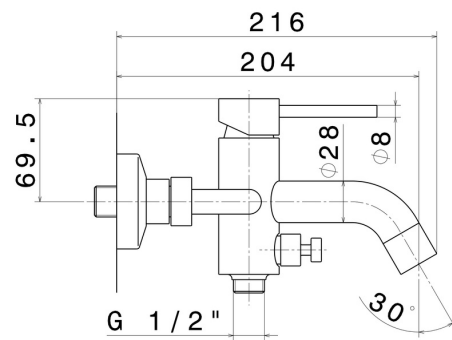

TECHNICAL DRAWING