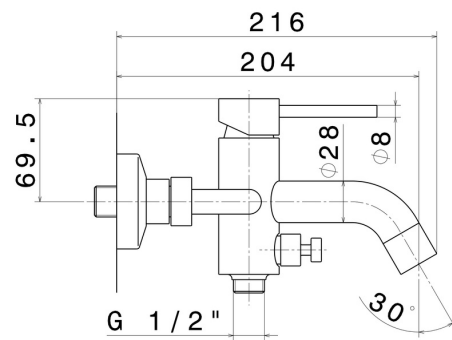

XT

4240C.61.020

Complete bath group with fixed shower holder, PVC flexible, hand shower - finish PVD Glossy Gold

PVD Glossy Gold

FEATURES

Material	Brass
Technology	Save Water
Installation	Wall mounted
Control type	Single lever
Water mixing	Mechanical

TECHNICAL DRAWING

XT

4240C.61.020

Complete bath group with fixed shower holder, PVC flexible, hand shower - finish PVD Glossy Gold

AVAILABLE FINISHES

61.020

PVD Glossy Gold

01.014