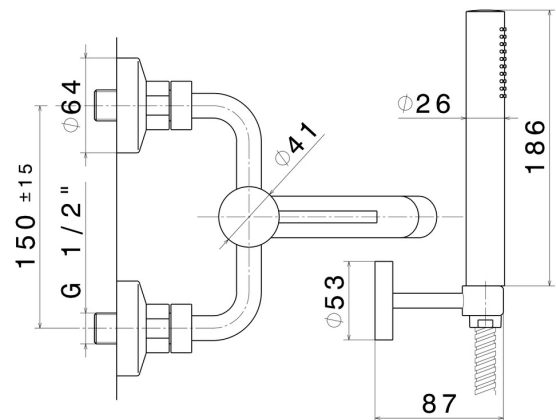

XT

4240C.61.020

Complete bath group with fixed shower holder, PVC flexible, hand shower - finish PVD Glossy Gold

PVD Glossy Gold

FEATURES

Material	Brass
Technology	Save Water
Installation	Wall mounted
Control type	Single lever
Water mixing	Mechanical

TECHNICAL DRAWING

XT

4240C.61.020

Complete bath group with fixed shower holder, PVC flexible, hand shower - finish PVD Glossy Gold

AVAILABLE FINISHES

61.020

PVD Glossy Gold

01.014