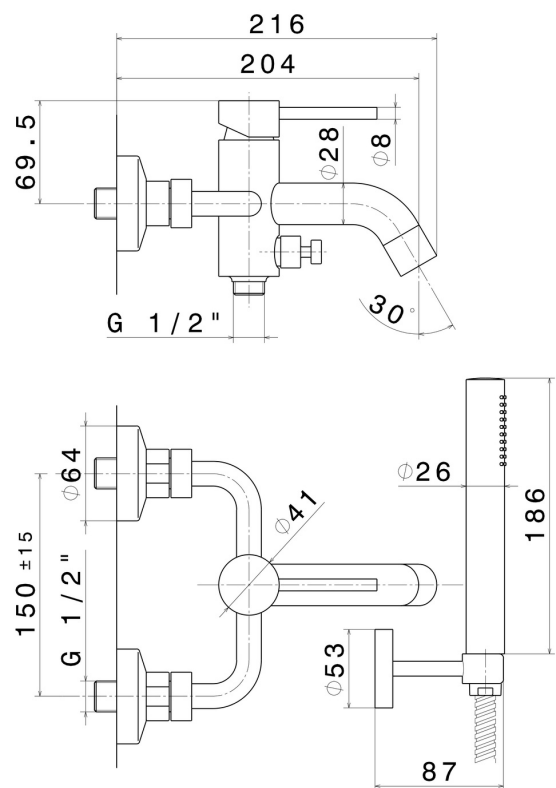

XT

4240C.M0.070

Complete bath group with fixed shower holder, PVC flexible, hand shower - finish Titanium Satin

FEATURES

Material	Brass
Technology	Save Water
Installation	Wall mounted
Control type	Single lever
Water mixing	Mechanical

TECHNICAL DRAWING

XT

4240C.M0.070

Complete bath group with fixed shower holder, PVC flexible, hand shower - finish Titanium Satin

AVAILABLE FINISHES

M0.070

Titanium Satin

01.014