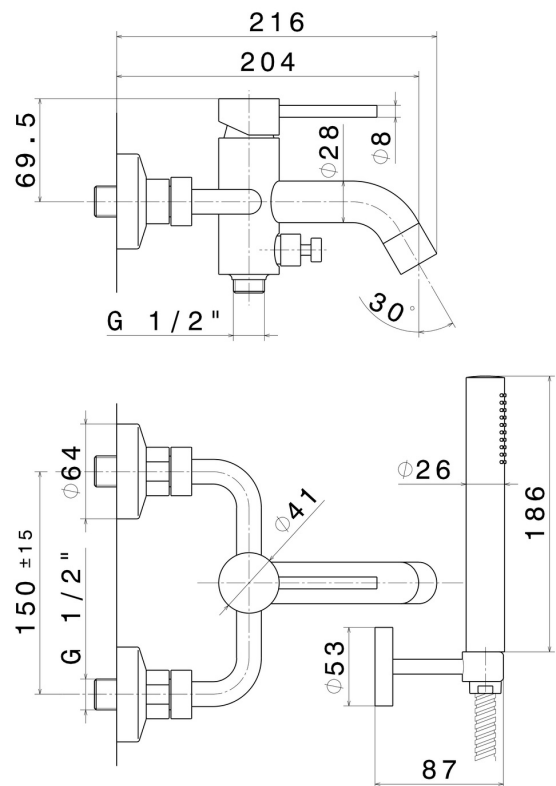

XT

4240C.M0.071

Complete bath group with fixed shower holder, PVC flexible, hand shower - finish Gold Satin

FEATURES

- | | |
|--------------|---------------------|
| Material | Brass |
| Technology | Save Water |
| Installation | Wall mounted |
| Control type | Single lever |
| Water mixing | Mechanical |

TECHNICAL DRAWING

XT

4240C.M0.071

Complete bath group with fixed shower holder, PVC flexible, hand shower - finish Gold Satin

AVAILABLE FINISHES

M0.071

Gold Satin

01.014