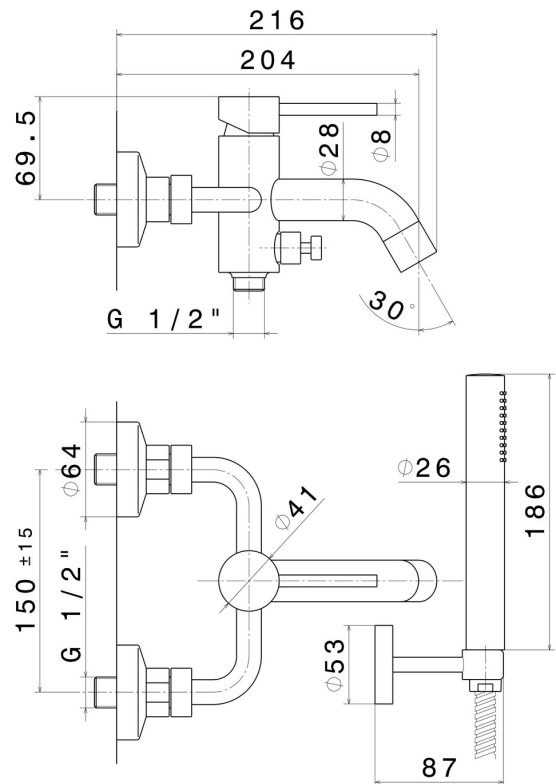

## 4240C.M0.072

Complete bath group with fixed shower holder, PVC flexible, hand shower - finish Copper Satin

### TECHNICAL DRAWING

**XT**

**4240C.M0.072**

Complete bath group with fixed shower holder, PVC flexible, hand shower - finish Copper Satin