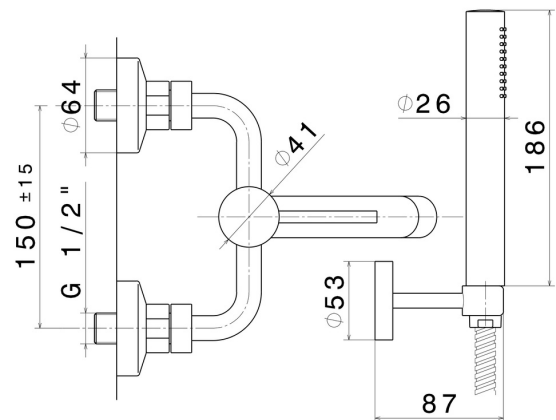

XT

4240C.M0.075

Complete bath group with fixed shower holder, PVC flexible, hand shower - finish Copper Glossy

FEATURES

Material	Brass
Technology	Save Water
Installation	Wall mounted
Control type	Single lever
Water mixing	Mechanical

TECHNICAL DRAWING

XT

4240C.M0.075

Complete bath group with fixed shower holder, PVC flexible, hand shower - finish Copper Glossy

AVAILABLE FINISHES

M0.075

Copper Glossy

01.014