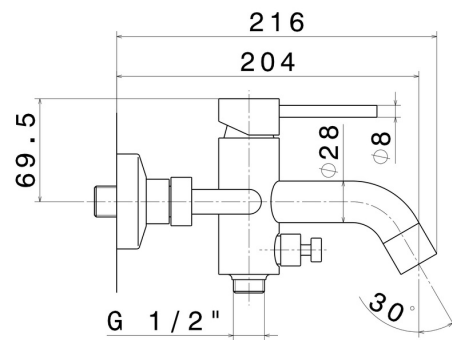

XT

4240C.M0.075

Complete bath group with fixed shower holder, PVC flexible, hand shower - finish Copper Glossy

FEATURES

Material	Brass
Technology	Save Water
Installation	Wall mounted
Control type	Single lever
Water mixing	Mechanical

TECHNICAL DRAWING

XT

4240C.M0.075

Complete bath group with fixed shower holder, PVC flexible, hand shower - finish Copper Glossy

AVAILABLE FINISHES

M0.075

Copper Glossy

01.014