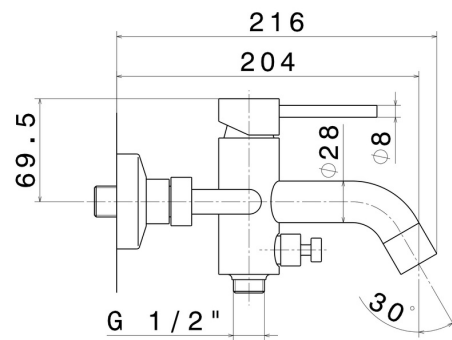

XT

4240C.M0.077

Complete bath group with fixed shower holder, PVC flexible, hand shower - finish Carbon Satin

FEATURES

Material	Brass
Technology	Save Water
Installation	Wall mounted
Control type	Single lever
Water mixing	Mechanical

TECHNICAL DRAWING

XT

4240C.M0.077

Complete bath group with fixed shower holder, PVC flexible, hand shower - finish Carbon Satin

AVAILABLE FINISHES

M0.077

Carbon Satin

01.014