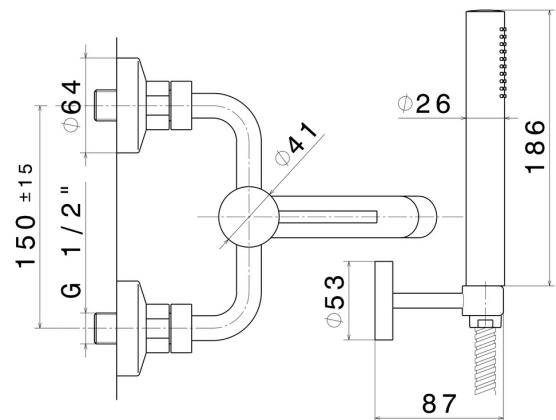

XT

4240C.M0.077

Complete bath group with fixed shower holder, PVC flexible, hand shower - finish Carbon Satin

FEATURES

Material	Brass
Technology	Save Water
Installation	Wall mounted
Control type	Single lever
Water mixing	Mechanical

TECHNICAL DRAWING

XT

4240C.M0.077

Complete bath group with fixed shower holder, PVC flexible, hand shower - finish Carbon Satin

AVAILABLE FINISHES

M0.077

Carbon Satin

01.014