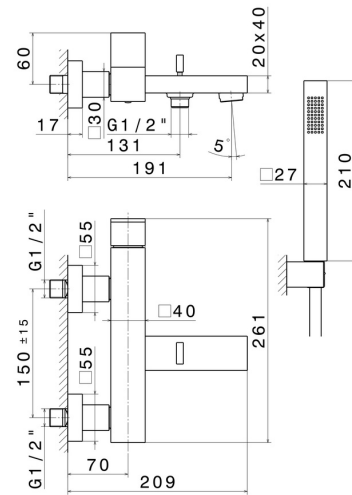

ERGO-Q

66440C.01.093

Complete bath group with fixed shower holder, PVC flexible, hand shower - finish Matt Black

FEATURES

- | | |
|---------------|---------------------------|
| Material | Brass |
| Technology | Save Water |
| Installation | Wall mounted |
| Diverter type | Automatic diverter |
| Water mixing | Mechanical |

TECHNICAL DRAWING

ERGO-Q

66440C.01.093

Complete bath group with fixed shower holder, PVC flexible, hand shower - finish Matt Black

AVAILABLE FINISHES

01.093

Matt Black

21.018