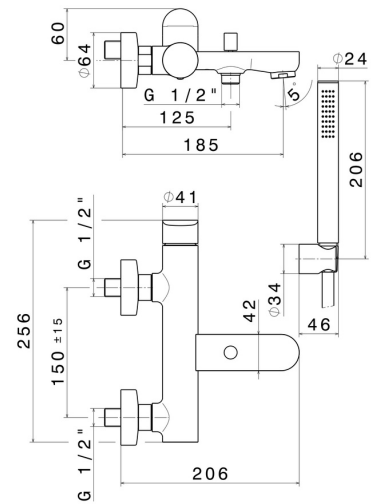

LINFA II

69440C.01.014

Complete bath group with fixed shower holder, PVC flexible, hand shower - finish Matt White

FEATURES

Material	Brass
Technology	Save Water
Installation	Wall mounted
Control type	Single lever
Diverter type	Automatic diverter
Water mixing	Mechanical

TECHNICAL DRAWING

LINFA II

69440C.01.014

Complete bath group with fixed shower holder, PVC flexible, hand shower - finish Matt White

AVAILABLE FINISHES

01.014

Matt White

01.093