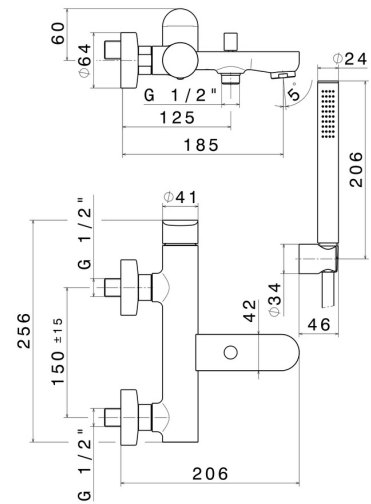

LINFA II

69440C.21.018

Complete bath group with fixed shower holder, PVC flexible, hand shower - finish Chrome

Chrome

FEATURES

- | | |
|---------------|---------------------------|
| Material | Brass |
| Technology | Save Water |
| Installation | Wall mounted |
| Control type | Single lever |
| Diverter type | Automatic diverter |
| Water mixing | Mechanical |

TECHNICAL DRAWING

LINFA II

69440C.21.018

Complete bath group with fixed shower holder, PVC flexible, hand shower - finish Chrome

AVAILABLE FINISHES

21.018

Chrome

01.014