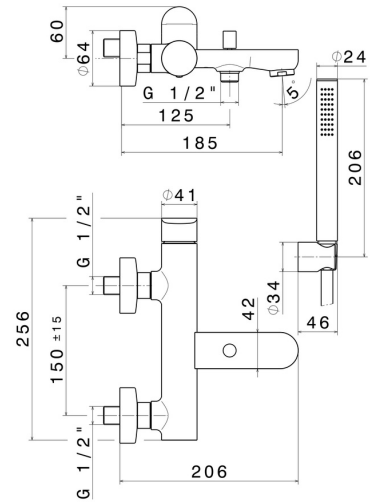

# LINFA II

**69440C.M0.070**

Complete bath group with fixed shower holder, PVC flexible, hand shower - finish Titanium Satin

Titanium Satin

## FEATURES

Material	<b>Brass</b>
Technology	<b>Save Water</b>
Installation	<b>Wall mounted</b>
Control type	<b>Single lever</b>
Diverter type	<b>Automatic diverter</b>
Water mixing	<b>Mechanical</b>

## TECHNICAL DRAWING

**LINFA II**

**69440C.M0.070**

Complete bath group with fixed shower holder, PVC flexible, hand shower - finish Titanium Satin

**AVAILABLE FINISHES**

---

 **M0.070**  
Titanium Satin

 **01.014**  
finish Matt White