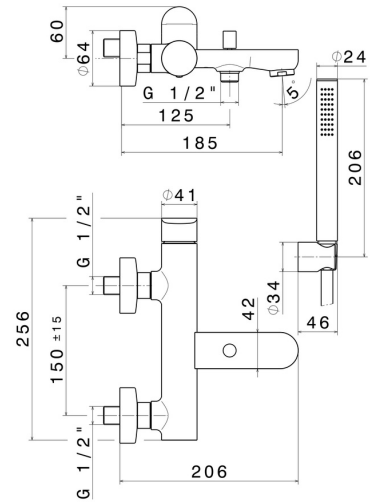

LINFA II

69440C.M0.071

Complete bath group with fixed shower holder, PVC flexible, hand shower - finish Gold Satin

Gold Satin

FEATURES

- | | |
|---------------|---------------------------|
| Material | Brass |
| Technology | Save Water |
| Installation | Wall mounted |
| Control type | Single lever |
| Diverter type | Automatic diverter |
| Water mixing | Mechanical |

TECHNICAL DRAWING

LINFA II

69440C.M0.071

Complete bath group with fixed shower holder, PVC flexible, hand shower - finish Gold Satin

AVAILABLE FINISHES

 **M0.071**
Gold Satin

 **01.014**
finish Matt White

 **01.093**
finish Matt Black