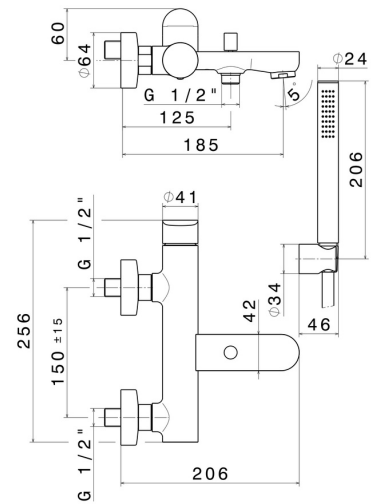

LINFA II

69440C.M0.072

Complete bath group with fixed shower holder, PVC flexible, hand shower - finish Copper Satin

FEATURES

- | | |
|---------------|---------------------------|
| Material | Brass |
| Technology | Save Water |
| Installation | Wall mounted |
| Control type | Single lever |
| Diverter type | Automatic diverter |
| Water mixing | Mechanical |

TECHNICAL DRAWING

LINFA II

69440C.M0.072

Complete bath group with fixed shower holder, PVC flexible, hand shower - finish Copper Satin

AVAILABLE FINISHES

M0.072

Copper Satin

01.014