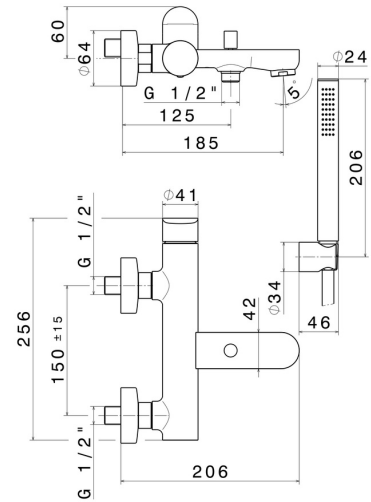

LINFA II

69440C.M0.075

Complete bath group with fixed shower holder, PVC flexible, hand shower - finish Copper Glossy

Copper Glossy

FEATURES

- | | |
|---------------|---------------------------|
| Material | Brass |
| Technology | Save Water |
| Installation | Wall mounted |
| Control type | Single lever |
| Diverter type | Automatic diverter |
| Water mixing | Mechanical |

TECHNICAL DRAWING

 **AR Preview**
try it in your home

More Details
on our [website](#)

LINFA II

69440C.M0.075

Complete bath group with fixed shower holder, PVC flexible, hand shower - finish Copper Glossy

AVAILABLE FINISHES