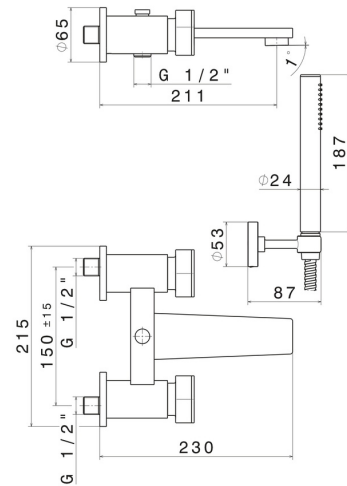

PARK L.E.

69740C.05.093

Complete bath group with fixed shower holder, PVC flexible, hand shower - finish Chrome - Matt Black

Chrome - Matt Black

FEATURES

Material	Brass
Installation	Wall mounted
Diverter type	Automatic diverter
Water mixing	Mechanical

TECHNICAL DRAWING

PARK L.E.

69740C.05.093

Complete bath group with fixed shower holder, PVC flexible, hand shower - finish Chrome - Matt Black

AVAILABLE FINISHES

05.093

Chrome - Matt Black

62.093