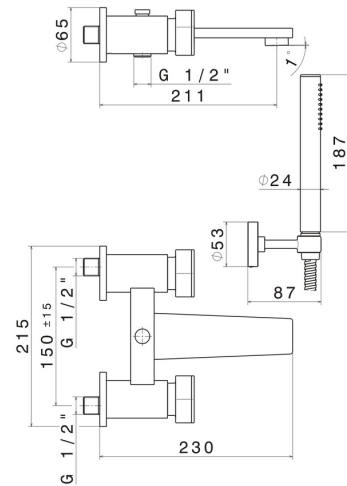

PARK L.E.

69740C.62.093

Complete bath group with fixed shower holder, PVC flexible, hand shower - finish PVD Glossy Gold - Matt Black

PVD Glossy Gold - Matt Black

FEATURES

Material	Brass
Installation	Wall mounted
Diverter type	Automatic diverter
Water mixing	Mechanical

TECHNICAL DRAWING

PARK L.E.

69740C.62.093

Complete bath group with fixed shower holder, PVC flexible, hand shower - finish PVD Glossy Gold - Matt Black

AVAILABLE FINISHES

62.093

PVD Glossy Gold - Matt Black