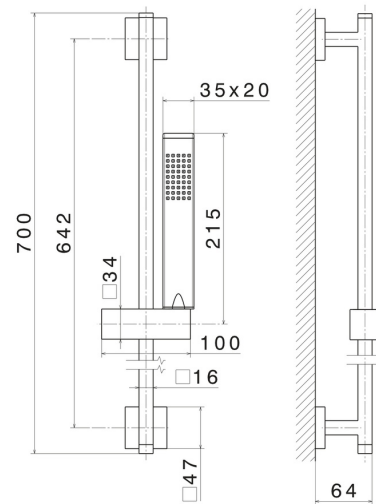

62556.01.093

Complete brass shower set, with hand shower, L=150 cm flexible - finish Matt Black

FEATURES

Material	Brass
Technology	Save Water
Installation	Wall mounted

TECHNICAL DRAWING

62556.01.093

Complete brass shower set, with hand shower, L=150 cm flexible - finish Matt Black