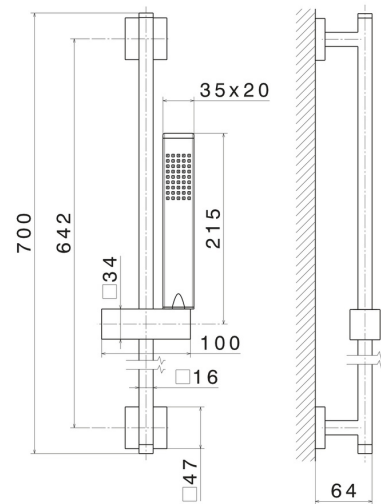

62556.21.018

Complete brass shower set, with hand shower, L=150 cm flexible - finish Chrome

FEATURES

Material	Brass
Technology	Save Water
Installation	Wall mounted

TECHNICAL DRAWING

62556.21.018

Complete brass shower set, with hand shower, L=150 cm flexible - finish Chrome