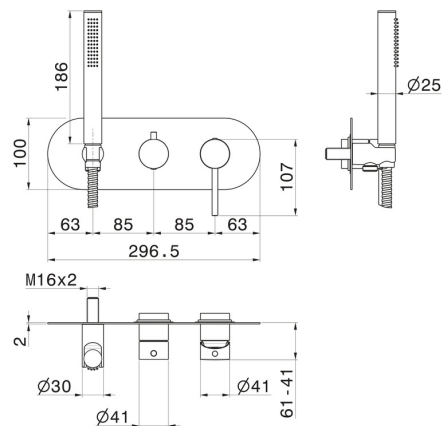

TECHNICAL DRAWING