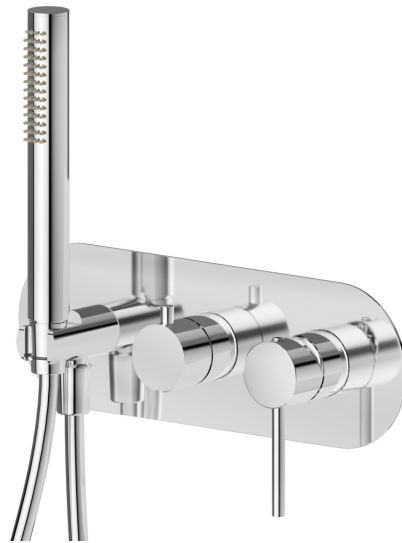

BLINK

4269E.21.018

Complete concealed shower group - finish Chrome

With shower set and 2 ways out diverter. External part.

FEATURES

Material	Brass
Technology	Save Water
Installation	Wall concealed part
Diverter type	Mechanic diverter
Outlets	2 Ways Out
Water mixing	Mechanical
Required for installation	<u>31086.00.000</u>

TECHNICAL DRAWING

BLINK

4269E.21.018

Complete concealed shower group - finish Chrome

AVAILABLE FINISHES

21.018

Chrome

01.014