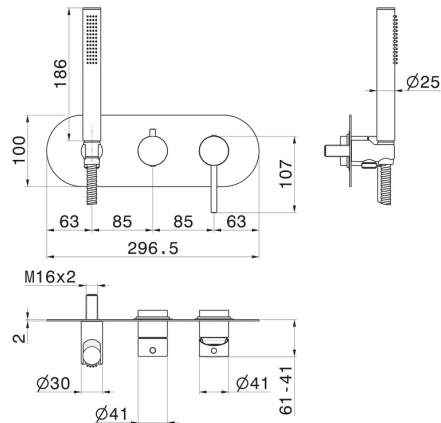

BLINK

4269E.21.018

Complete concealed shower group - finish Chrome

With shower set and 2 ways out diverter. External part.

FEATURES

Material	Brass
Technology	Save Water
Installation	Wall concealed part
Diverter type	Mechanic diverter
Outlets	2 Ways Out
Water mixing	Mechanical
Required for installation	<u>31086.00.000</u>

TECHNICAL DRAWING

BLINK

4269E.21.018

Complete concealed shower group - finish Chrome

AVAILABLE FINISHES

21.018

Chrome

01.014