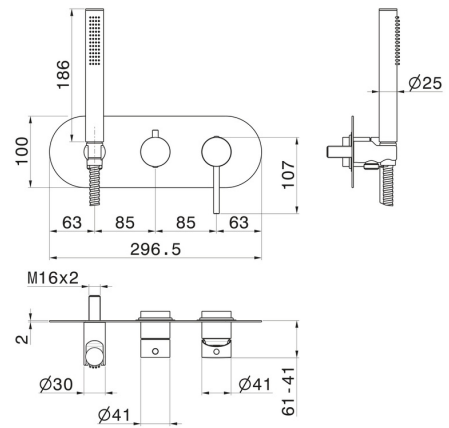

# BLINK

**4269E.58.061**

Complete concealed shower group - finish PVD Copper Bronze

With shower set and 2 ways out diverter. External part.

PVD Copper Bronze

## FEATURES

Material	<b>Brass</b>
Technology	<b>Save Water</b>
Installation	<b>Wall concealed part</b>
Diverter type	<b>Mechanic diverter</b>
Outlets	<b>2 Ways Out</b>
Water mixing	<b>Mechanical</b>
Required for installation	<b><u>31086.00.000</u></b>

## TECHNICAL DRAWING

**BLINK**

**4269E.58.061**

Complete concealed shower group - finish PVD Copper Bronze

**AVAILABLE FINISHES**

---

**58.061**

PVD Copper Bronze