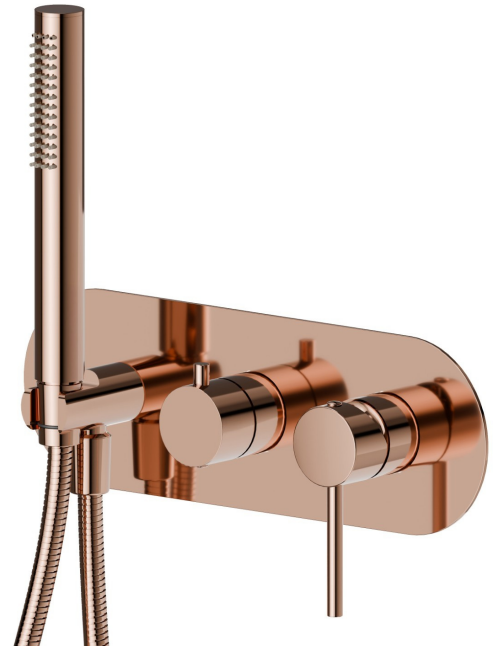

# BLINK

**4269E.58.061**

Complete concealed shower group - finish PVD Copper Bronze

With shower set and 2 ways out diverter. External part.

PVD Copper Bronze

## FEATURES

Material	<b>Brass</b>
Technology	<b>Save Water</b>
Installation	<b>Wall concealed part</b>
Diverter type	<b>Mechanic diverter</b>
Outlets	<b>2 Ways Out</b>
Water mixing	<b>Mechanical</b>
Required for installation	<b><u>31086.00.000</u></b>

## TECHNICAL DRAWING

**BLINK**

**4269E.58.061**

Complete concealed shower group - finish PVD Copper Bronze

**AVAILABLE FINISHES**

---

**58.061**

PVD Copper Bronze