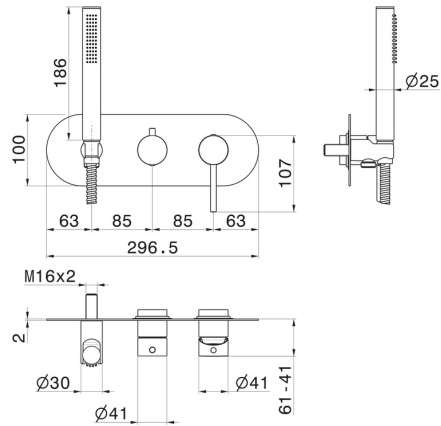

BLINK

4269E.58.063

Complete concealed shower group - finish PVD Gun Metal

With shower set and 2 ways out diverter. External part.

FEATURES

| | |
|---------------------------|----------------------------|
| Material | Brass |
| Technology | Save Water |
| Installation | Wall concealed part |
| Diverter type | Mechanic diverter |
| Outlets | 2 Ways Out |
| Water mixing | Mechanical |
| Required for installation | <u>31086.00.000</u> |

TECHNICAL DRAWING

BLINK

4269E.58.063

Complete concealed shower group - finish PVD Gun Metal

AVAILABLE FINISHES

58.063

PVD Gun Metal

01.014