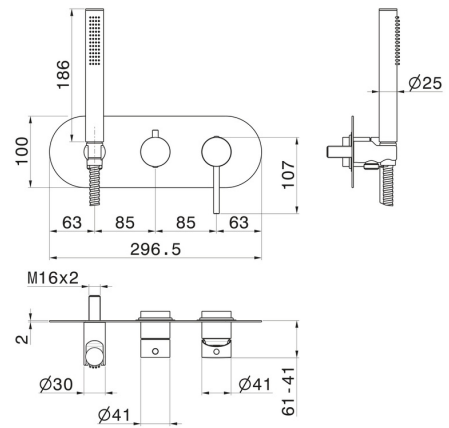

# BLINK

**4269E.59.064**

Complete concealed shower group - finish PVD Brushed Gun Metal

With shower set and 2 ways out diverter. External part.

PVD Brushed Gun Metal

## FEATURES

Material	<b>Brass</b>
Technology	<b>Save Water</b>
Installation	<b>Wall concealed part</b>
Diverter type	<b>Mechanic diverter</b>
Outlets	<b>2 Ways Out</b>
Water mixing	<b>Mechanical</b>
Required for installation	<b><u>31086.00.000</u></b>

## TECHNICAL DRAWING

**BLINK**

**4269E.59.064**

Complete concealed shower group - finish PVD Brushed Gun Metal

**AVAILABLE FINISHES**

---

**59.064**

PVD Brushed Gun Metal