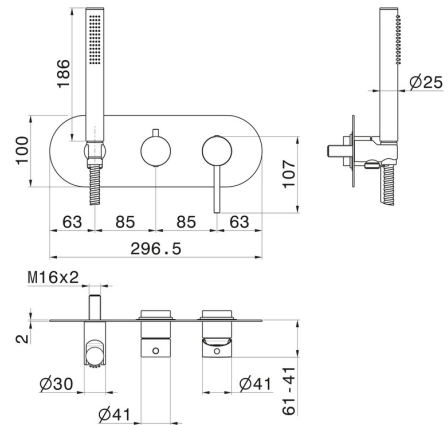

# BLINK

**4269E.59.066**

Complete concealed shower group - finish PVD Brushed steel

With shower set and 2 ways out diverter. External part.

## FEATURES

Material	<b>Brass</b>
Technology	<b>Save Water</b>
Installation	<b>Wall concealed part</b>
Diverter type	<b>Mechanic diverter</b>
Outlets	<b>2 Ways Out</b>
Water mixing	<b>Mechanical</b>
Required for installation	<b><u>31086.00.000</u></b>

## TECHNICAL DRAWING

**BLINK**

**4269E.59.066**

Complete concealed shower group - finish PVD Brushed steel

**AVAILABLE FINISHES**

---

**59.066**

PVD Brushed steel