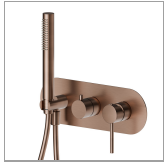

BLINK

4269E.59.067

Complete concealed shower group - finish PVD Brushed Copper Bronze

With shower set and 2 ways out diverter. External part.

PVD Brushed Copper Bronze

FEATURES

Material	Brass
Technology	Save Water
Installation	Wall concealed part
Diverter type	Mechanic diverter
Outlets	2 Ways Out
Water mixing	Mechanical
Required for installation	<u>31086.00.000</u>

TECHNICAL DRAWING

BLINK

4269E.59.067

Complete concealed shower group - finish PVD Brushed Copper Bronze

AVAILABLE FINISHES

59.067

PVD Brushed Copper Bronze

01.014

finish Matt White

01.093

finish Matt Black

21.018

finish Chrome

47.083

finish Groove Bronze

58.061