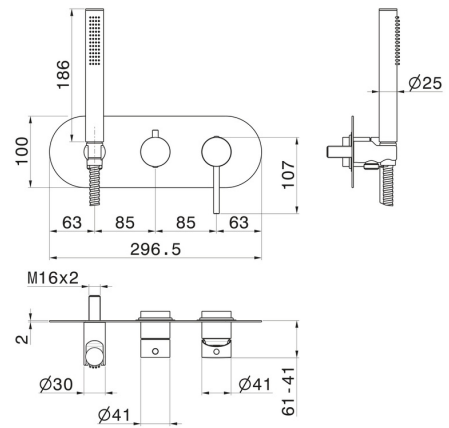

BLINK

4269E.59.067

Complete concealed shower group - finish PVD Brushed Copper Bronze

With shower set and 2 ways out diverter. External part.

PVD Brushed Copper Bronze

FEATURES

Material	Brass
Technology	Save Water
Installation	Wall concealed part
Diverter type	Mechanic diverter
Outlets	2 Ways Out
Water mixing	Mechanical
Required for installation	<u>31086.00.000</u>

TECHNICAL DRAWING

BLINK

4269E.59.067

Complete concealed shower group - finish PVD Brushed Copper Bronze

AVAILABLE FINISHES

59.067

PVD Brushed Copper Bronze

01.014