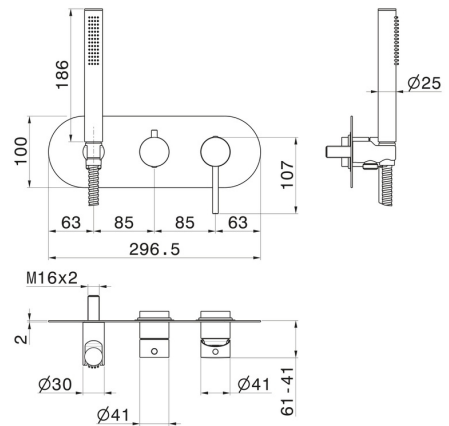

BLINK

4269E.59.097

Complete concealed shower group - finish PVD Brushed Gold

With shower set and 2 ways out diverter. External part.

FEATURES

Material	Brass
Technology	Save Water
Installation	Wall concealed part
Diverter type	Mechanic diverter
Outlets	2 Ways Out
Water mixing	Mechanical
Required for installation	<u>31086.00.000</u>

TECHNICAL DRAWING

BLINK

4269E.59.097

Complete concealed shower group - finish PVD Brushed Gold

AVAILABLE FINISHES

59.097

PVD Brushed Gold

01.014