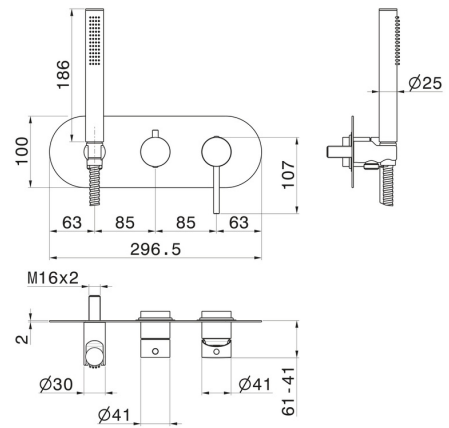

BLINK

4269E.59.098

Complete concealed shower group - finish PVD Brushed Pale Gold

With shower set and 2 ways out diverter. External part.

PVD Brushed Pale Gold

FEATURES

Material	Brass
Technology	Save Water
Installation	Wall concealed part
Diverter type	Mechanic diverter
Outlets	2 Ways Out
Water mixing	Mechanical
Required for installation	<u>31086.00.000</u>

TECHNICAL DRAWING

BLINK

4269E.59.098

Complete concealed shower group - finish PVD Brushed Pale Gold

AVAILABLE FINISHES

59.098

PVD Brushed Pale Gold

01.014