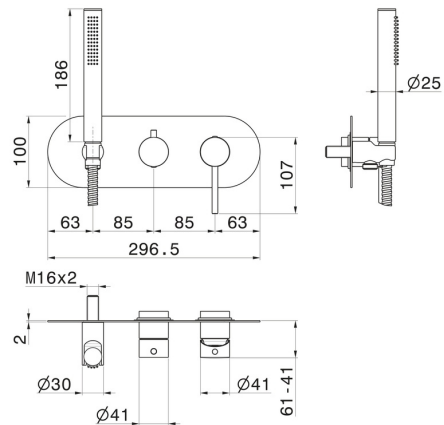

TECHNICAL DRAWING