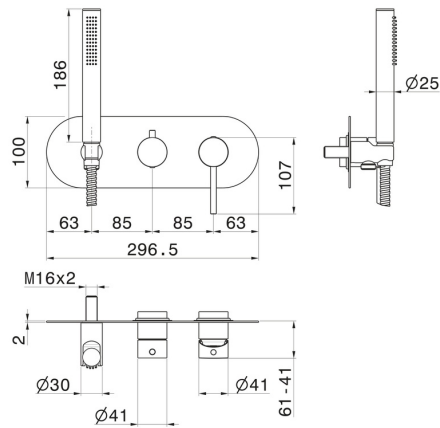

BLINK

4269E.M0.072

Complete concealed shower group - finish Copper Satin

With shower set and 2 ways out diverter. External part.

Copper Satin

FEATURES

Material	Brass
Technology	Save Water
Installation	Wall concealed part
Diverter type	Mechanic diverter
Outlets	2 Ways Out
Water mixing	Mechanical
Required for installation	<u>31086.00.000</u>

TECHNICAL DRAWING

BLINK

4269E.M0.072

Complete concealed shower group - finish Copper Satin

AVAILABLE FINISHES

M0.072

Copper Satin

01.014