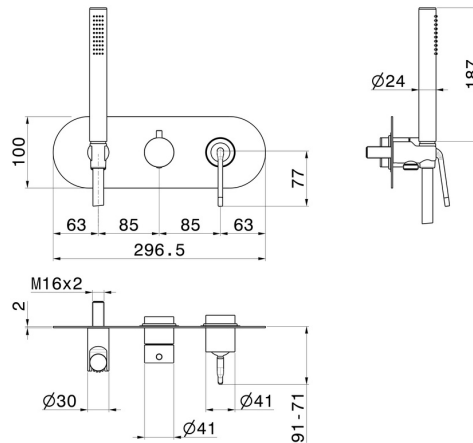

O'RAMA

68469E.01.093

Complete concealed shower group - finish Matt Black

External part. With shower set and 2 ways out diverter.

FEATURES

Material	Brass
Technology	Save Water
Installation	Wall concealed part
Control type	Single lever
Diverter type	Mechanic diverter
Outlets	2 Ways Out
Water mixing	Mechanical
Required for installation	<u>31086.00.000</u>

TECHNICAL DRAWING

O'RAMA

68469E.01.093

Complete concealed shower group - finish Matt Black

AVAILABLE FINISHES

01.093

Matt Black

05.093