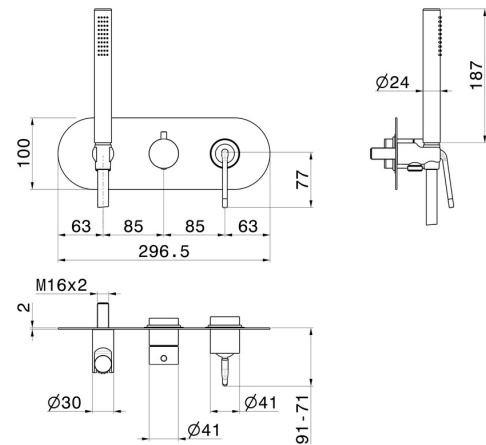

TECHNICAL DRAWING