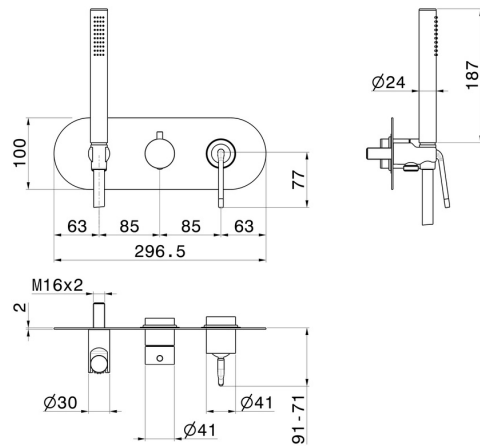

# O'RAMA

**68469E.61.020**

Complete concealed shower group - finish PVD Glossy Gold

External part. With shower set and 2 ways out diverter.

PVD Glossy Gold

## FEATURES

Material	<b>Brass</b>
Technology	<b>Save Water</b>
Installation	<b>Wall concealed part</b>
Control type	<b>Single lever</b>
Diverter type	<b>Mechanic diverter</b>
Outlets	<b>2 Ways Out</b>
Water mixing	<b>Mechanical</b>
Required for installation	<b><u>31086.00.000</u></b>

## TECHNICAL DRAWING

**O'RAMA**

**68469E.61.020**

Complete concealed shower group - finish PVD Glossy Gold

**AVAILABLE FINISHES**

---

**61.020**

PVD Glossy Gold