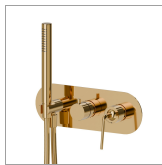

# O'RAMA

**68469E.61.020**

Complete concealed shower group - finish PVD Glossy Gold

External part. With shower set and 2 ways out diverter.

PVD Glossy Gold

## FEATURES

Material	<b>Brass</b>
Technology	<b>Save Water</b>
Installation	<b>Wall concealed part</b>
Control type	<b>Single lever</b>
Diverter type	<b>Mechanic diverter</b>
Outlets	<b>2 Ways Out</b>
Water mixing	<b>Mechanical</b>
Required for installation	<b><u>31086.00.000</u></b>

## TECHNICAL DRAWING

**O'RAMA**

**68469E.61.020**

Complete concealed shower group - finish PVD Glossy Gold

**AVAILABLE FINISHES**

---

**61.020**

PVD Glossy Gold

**01.093**

finish Matt Black

**05.093**

finish Chrome - Matt Black

**M2.070**

finish Titanium Satin - Matt black

**M2.071**

finish Gold Satin - Matt black