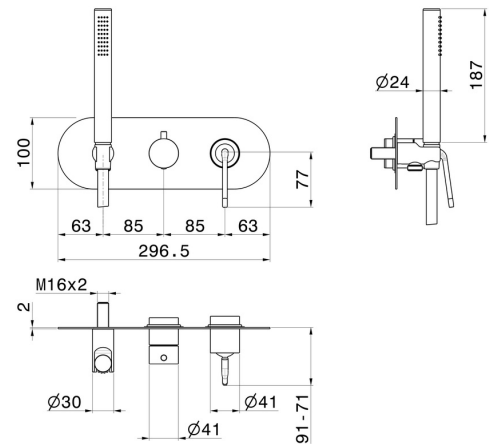

TECHNICAL DRAWING