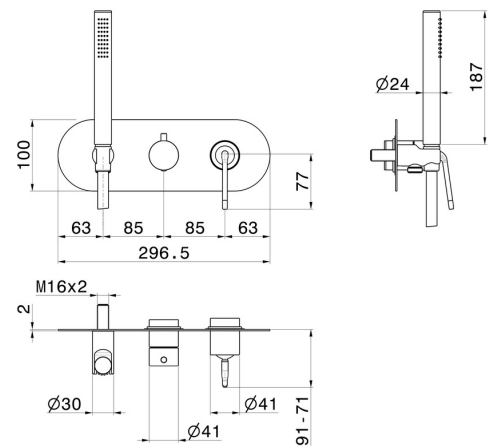

O'RAMA

68469E.M2.071

Complete concealed shower group - finish Gold Satin - Matt black

External part. With shower set and 2 ways out diverter.

FEATURES

Material	Brass
Technology	Save Water
Installation	Wall concealed part
Control type	Single lever
Diverter type	Mechanic diverter
Outlets	2 Ways Out
Water mixing	Mechanical
Required for installation	<u>31086.00.000</u>

TECHNICAL DRAWING

O'RAMA

68469E.M2.071

Complete concealed shower group - finish Gold Satin - Matt black

AVAILABLE FINISHES

M2.071

Gold Satin - Matt black

01.093