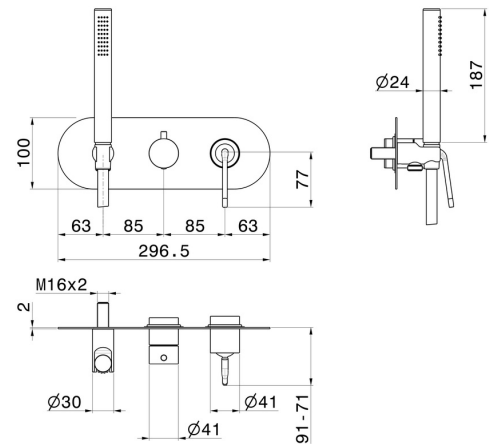

O'RAMA

68469E.M2.072

Complete concealed shower group - finish Copper Satin - Matt black

External part. With shower set and 2 ways out diverter.

FEATURES

Material	Brass
Technology	Save Water
Installation	Wall concealed part
Control type	Single lever
Diverter type	Mechanic diverter
Outlets	2 Ways Out
Water mixing	Mechanical
Required for installation	<u>31086.00.000</u>

TECHNICAL DRAWING

O'RAMA

68469E.M2.072

Complete concealed shower group - finish Copper Satin - Matt black

AVAILABLE FINISHES

M2.072

Copper Satin - Matt black

01.093