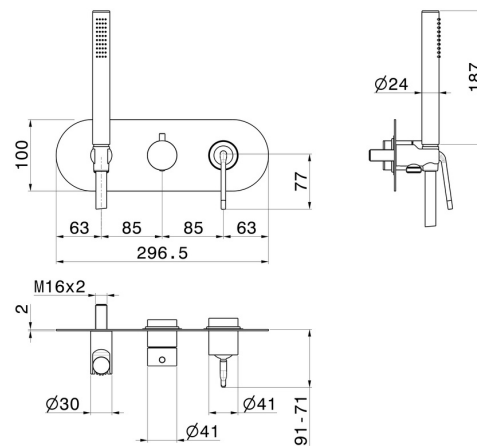

O'RAMA

68469E.M2.075

Complete concealed shower group - finish Copper Glossy
 External part. With shower set and 2 ways out diverter.

FEATURES

Material	Brass
Technology	Save Water
Installation	Wall concealed part
Control type	Single lever
Diverter type	Mechanic diverter
Outlets	2 Ways Out
Water mixing	Mechanical
Required for installation	<u>31086.00.000</u>

TECHNICAL DRAWING

 **AR Preview**
 try it in your home

More Details
 on our [website](#)

O'RAMA

68469E.M2.075

Complete concealed shower group - finish Copper Glossy

AVAILABLE FINISHES

M2.075