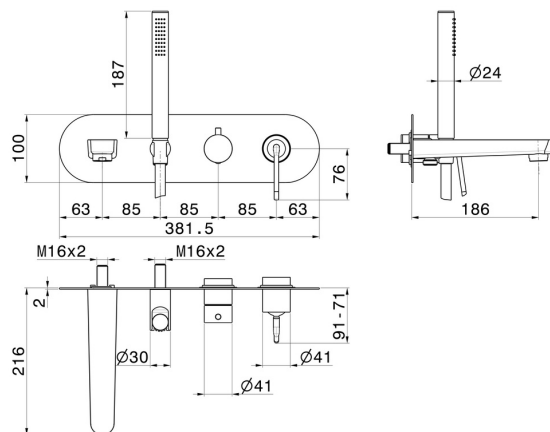

O'RAMA

68472E.01.093

Complete concealed shower group - finish Matt Black

External part. With shower set and 2 ways out diverter

FEATURES

Material	Brass
Technology	Save Water
Installation	Wall concealed part
Diverter type	Mechanic diverter
Water mixing	Mechanical
Required for installation	<u>31088.00.000</u>

TECHNICAL DRAWING

O'RAMA

68472E.01.093

Complete concealed shower group - finish Matt Black

AVAILABLE FINISHES

01.093

Matt Black

05.093