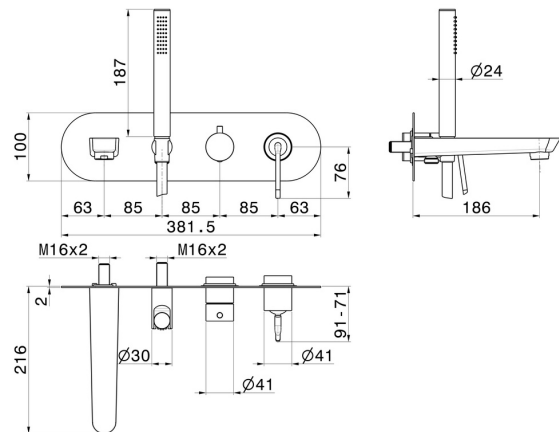

O'RAMA

68472E.61.020

Complete concealed shower group - finish PVD Glossy Gold

External part. With shower set and 2 ways out diverter

PVD Glossy Gold

FEATURES

Material	Brass
Technology	Save Water
Installation	Wall concealed part
Diverter type	Mechanic diverter
Water mixing	Mechanical
Required for installation	<u>31088.00.000</u>

TECHNICAL DRAWING

O'RAMA

68472E.61.020

Complete concealed shower group - finish PVD Glossy Gold

AVAILABLE FINISHES

61.020

PVD Glossy Gold

01.093