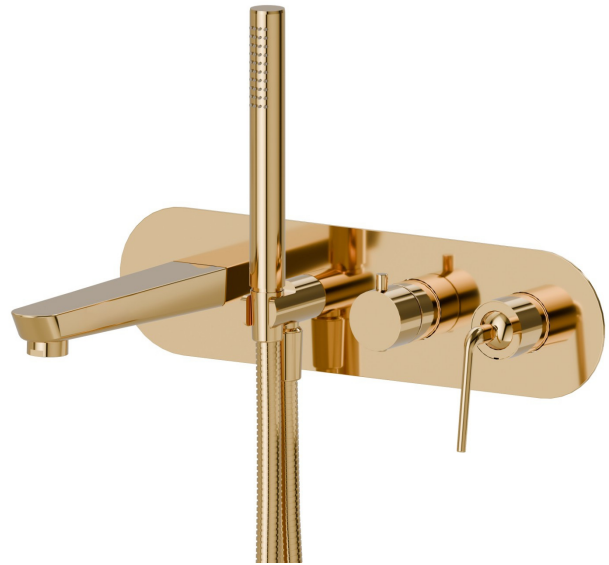

O'RAMA

68472E.61.020

Complete concealed shower group - finish PVD Glossy Gold

External part. With shower set and 2 ways out diverter

PVD Glossy Gold

FEATURES

Material	Brass
Technology	Save Water
Installation	Wall concealed part
Diverter type	Mechanic diverter
Water mixing	Mechanical
Required for installation	<u>31088.00.000</u>

TECHNICAL DRAWING

O'RAMA

68472E.61.020

Complete concealed shower group - finish PVD Glossy Gold

AVAILABLE FINISHES

61.020

PVD Glossy Gold

01.093

finish Matt Black

05.093

finish Chrome - Matt Black

M2.070

finish Titanium Satin - Matt black

M2.071

finish Gold Satin - Matt black

M2.072

finish Copper Satin - Matt black

M2.075

finish Copper Glossy